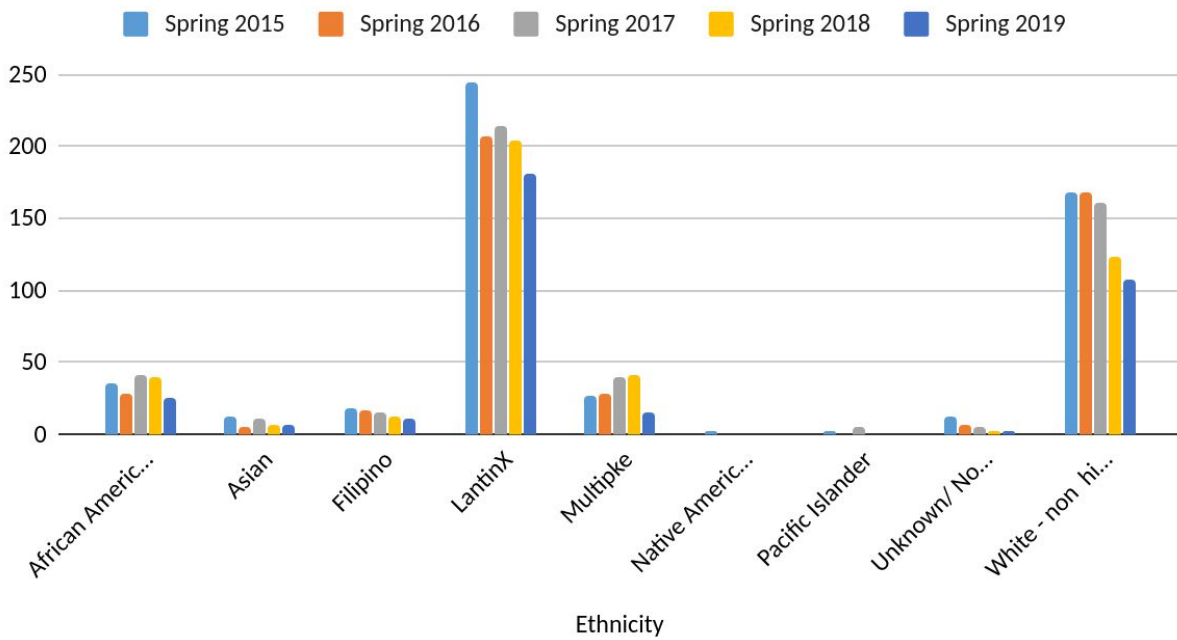

Psychology has been very consistent and is really trending to do well - this current semester we are also very high in enrollment and fill rates are solid.

You can see that enrollment over time is decreasing in general for most ethnicities.

Spring 2015, Spring 2016, Spring 2017, Spring 2018 and Spring 2019

Fall 2014, Fall 2015, Fall 2016, Fall 2017 and Fall 2018

Success Capmpus and Success Online

Success was calculated by Success / Retention.