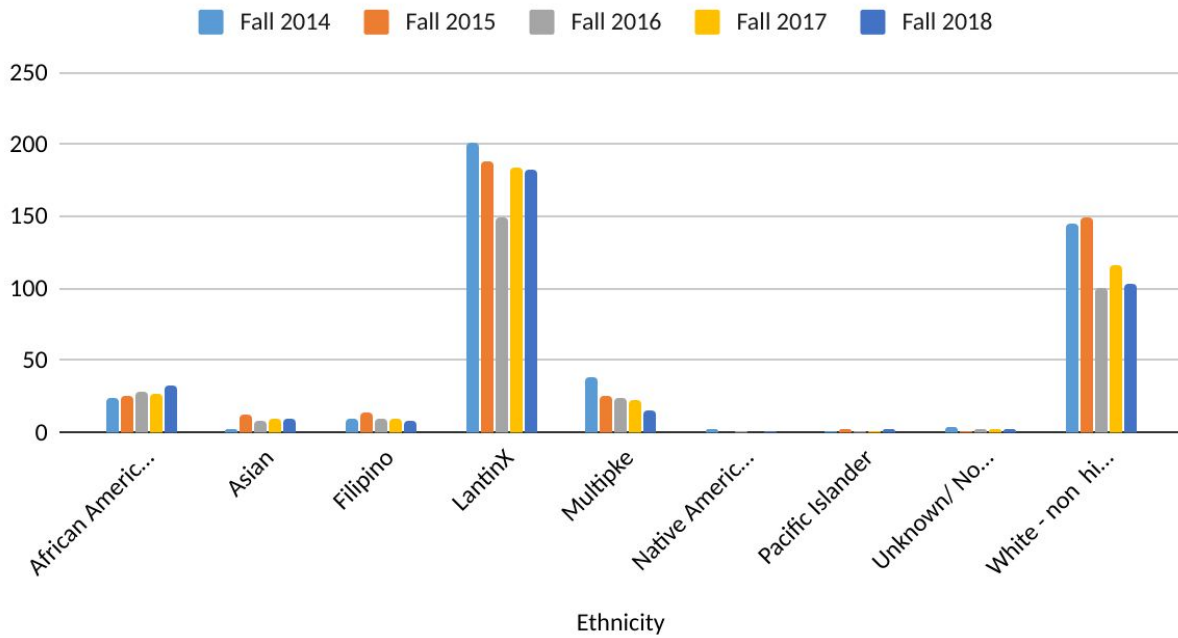

Psychology has been very consistent and is really trending to do well - this current semester we are also very high in enrollment and fill rates are solid.

You can see that enrollment over time is decreasing in general for most ethnicities.

Spring 2015, Spring 2016, Spring 2017, Spring 2018 and Spring 2019

Fall 2014, Fall 2015, Fall 2016, Fall 2017 and Fall 2018

Success Capmpus and Success Online

Success was calculated by Success / Retention.