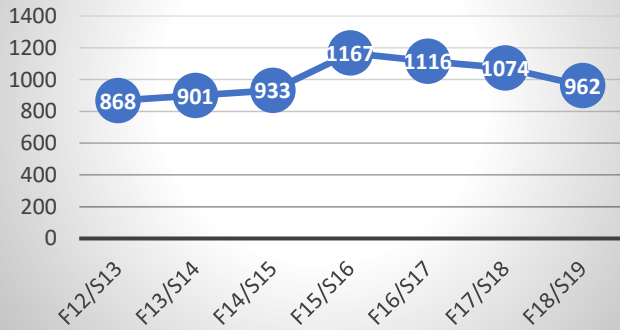

### Bio Enrollment F13-S19

### Bio 130 Enrollment FA 2013-SP2019

Fall 2019 Student Workshop Attendance by Course (Percentage)

■ Chem 120 ■ Chem 115 ■ Chem 141 ■ Bio 130 ■ Bio 230

Fall 2019 Student Workshop Attendance, Embedded vs No Embedded Learning Assistant (Percentage)