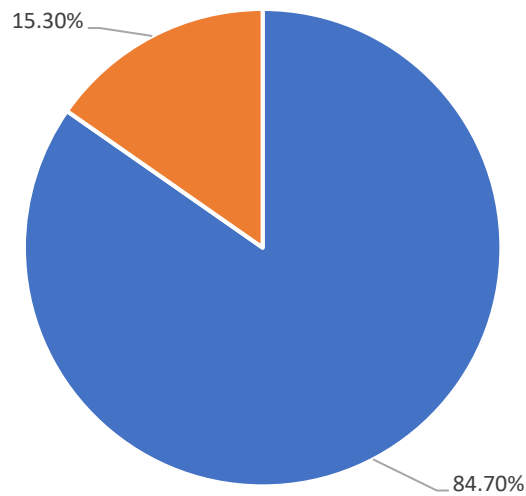

### Bio 130 Enrollment FA 2013-SP2019

Fall 2019 Student Workshop Attendance by Course (Percentage)

■ Chem 120 ■ Chem 115 ■ Chem 141 ■ Bio 130 ■ Bio 230

Fall 2019 Student Workshop Attendance, Embedded vs No Embedded Learning Assistant (Percentage)