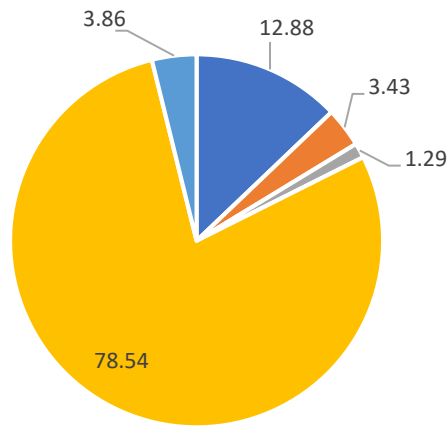

### Bio Enrollment F13-S19

### Bio 130 Enrollment FA 2013-SP2019

Fall 2019 Student Workshop Attendance by Course (Percentage)

■ Chem 120 ■ Chem 115 ■ Chem 141 ■ Bio 130 ■ Bio 230

Fall 2019 Student Workshop Attendance, Embedded vs No Embedded Learning Assistant (Percentage)