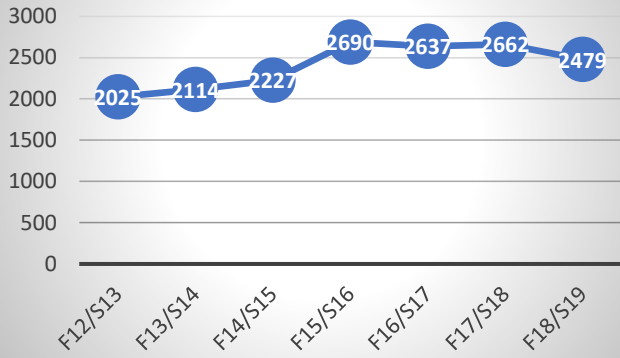

### Bio Enrollment F13-S19

### Bio 130 Enrollment FA 2013-SP2019

Fall 2019 Student Workshop Attendance by Course (Percentage)

■ Chem 120 ■ Chem 115 ■ Chem 141 ■ Bio 130 ■ Bio 230

Fall 2019 Student Workshop Attendance, Embedded vs No Embedded Learning Assistant (Percentage)