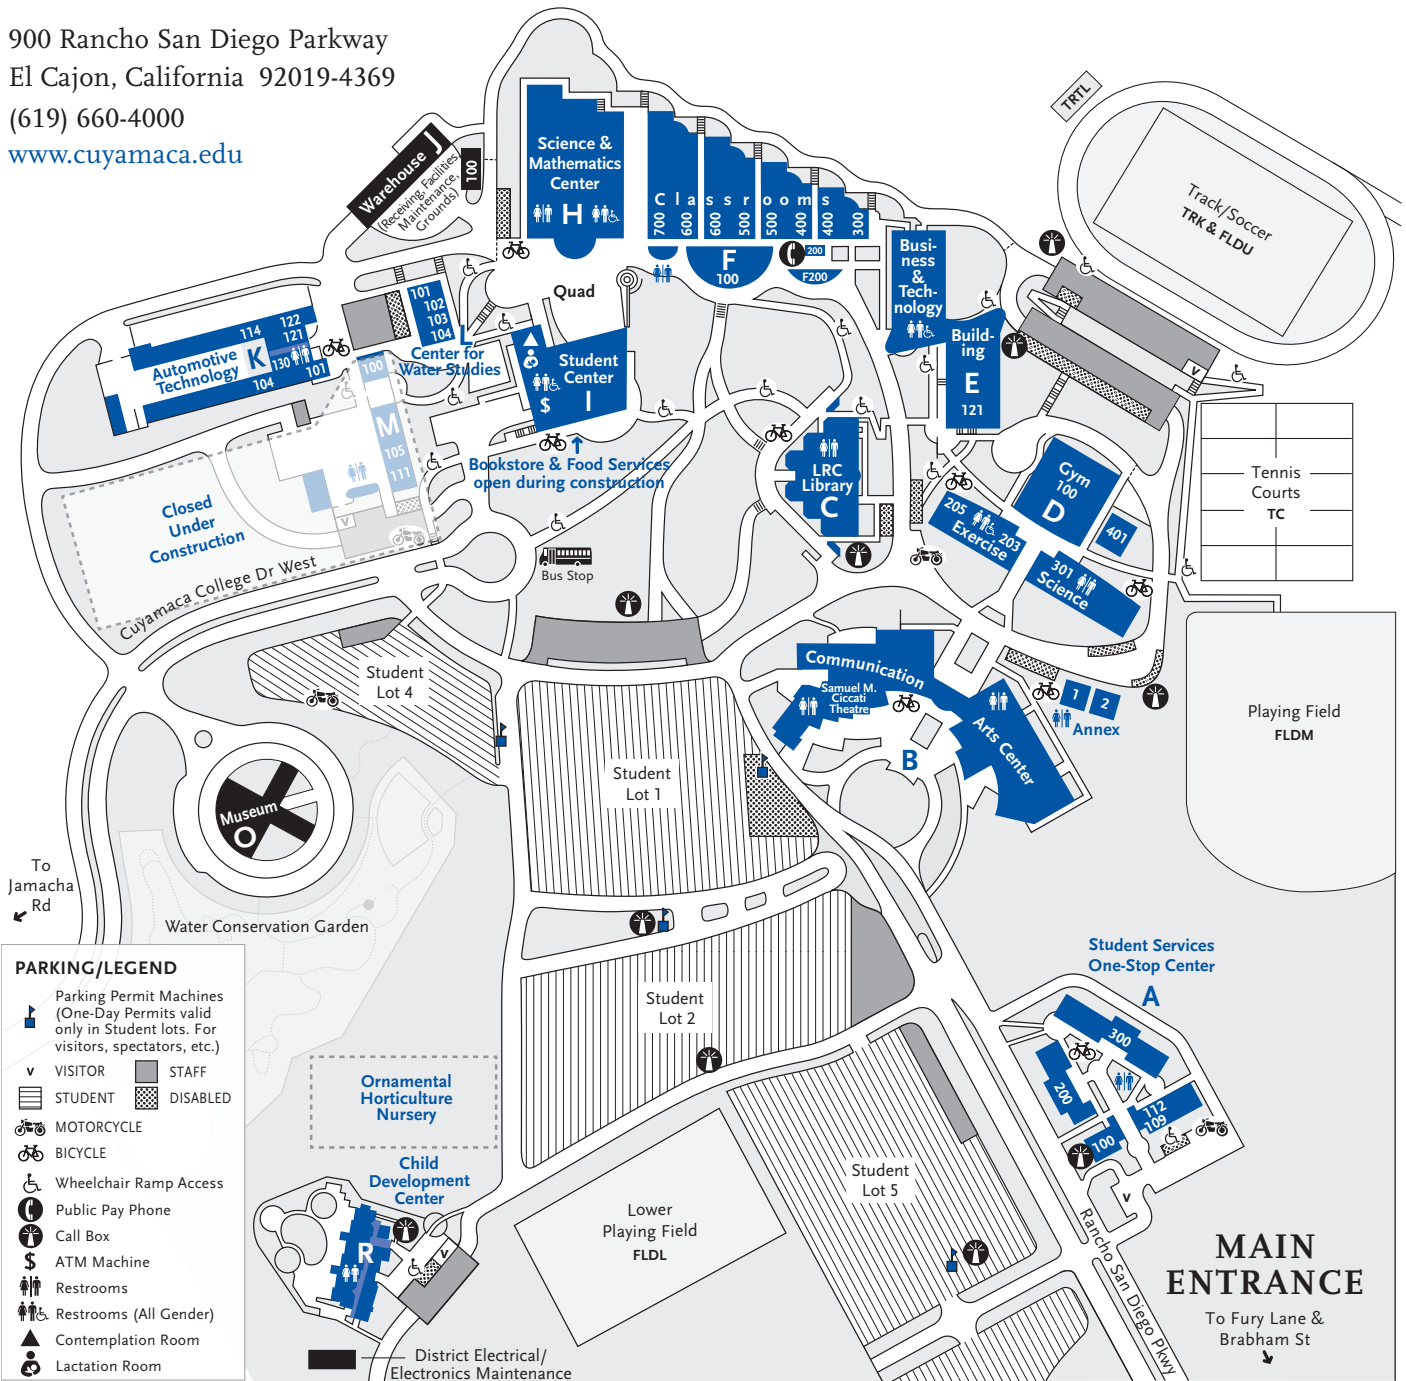

CUYAMACA COLLEGE

900 Rancho San Diego Parkway
 El Cajon, California 92019-4369
 (619) 660-4000
www.cuyamaca.edu

Academic Resource Center - C Bldg
 Adjunct Faculty Offices - B, E and F Bldgs
 Administration - F Bldg
 Admissions & Records - A Bldg
 Assessment Center - A Bldg
 Automotive Technology - K Bldg
 Bookstore - Student Center
 CalWORKs S.T.E.P.S. - A Bldg
 CAFYES - A Bldg
 Campus & Parking Services (CAPS) - A Bldg
 CARE - A Bldg
 Career/Placement Center - A Bldg
 Cashier - A Bldg
 Center for Water Studies - L Bldg
 Child Development Center - R Bldg
 Computer Labs/Tech Mall (Student use) - E Bldg

Counseling - A Bldg
 DSPS - A Bldg
 DSPS Learning Lab - C Bldg
 Duplicating (Faculty Support Services) - F Bldg
 Environmental Training Center (ETC) - F Bldg
 EOPS - A Bldg
 Facilities Office - J-100
 Financial Aid - A Bldg
 Fitness Center - D Bldg
 Food Services - Student Center
 Gym - D Bldg
 Health & Wellness Center - I Bldg
 Heritage of the Americas Museum - O Bldg
 High School & Community Relations - A Bldg
 Institutional Effectiveness, Success & Equity - E Bldg

Library (LRC) - C Bldg
 Mailroom - F Bldg
 Nursery (Plant Sales) - by R Bldg
 Ornamental Horticulture - closed for construction
 Pathway Academy - Annex 2
 Samuel M. Ciccati Performing Arts Center - B Bldg
 Sheriff's Office - A Bldg
 STEM Achievement Center - H Bldg
 Student Affairs - A Bldg
 Student Center - B Bldg
 Switchboard - F Bldg
 Transfer Center - A Bldg
 UP! - A Bldg
 Veterans Resource Center - Annex 1
 Veterans Services - A Bldg
 Writing Center - B Bldg
 Word Processing (Faculty Support Services) - F Bldg